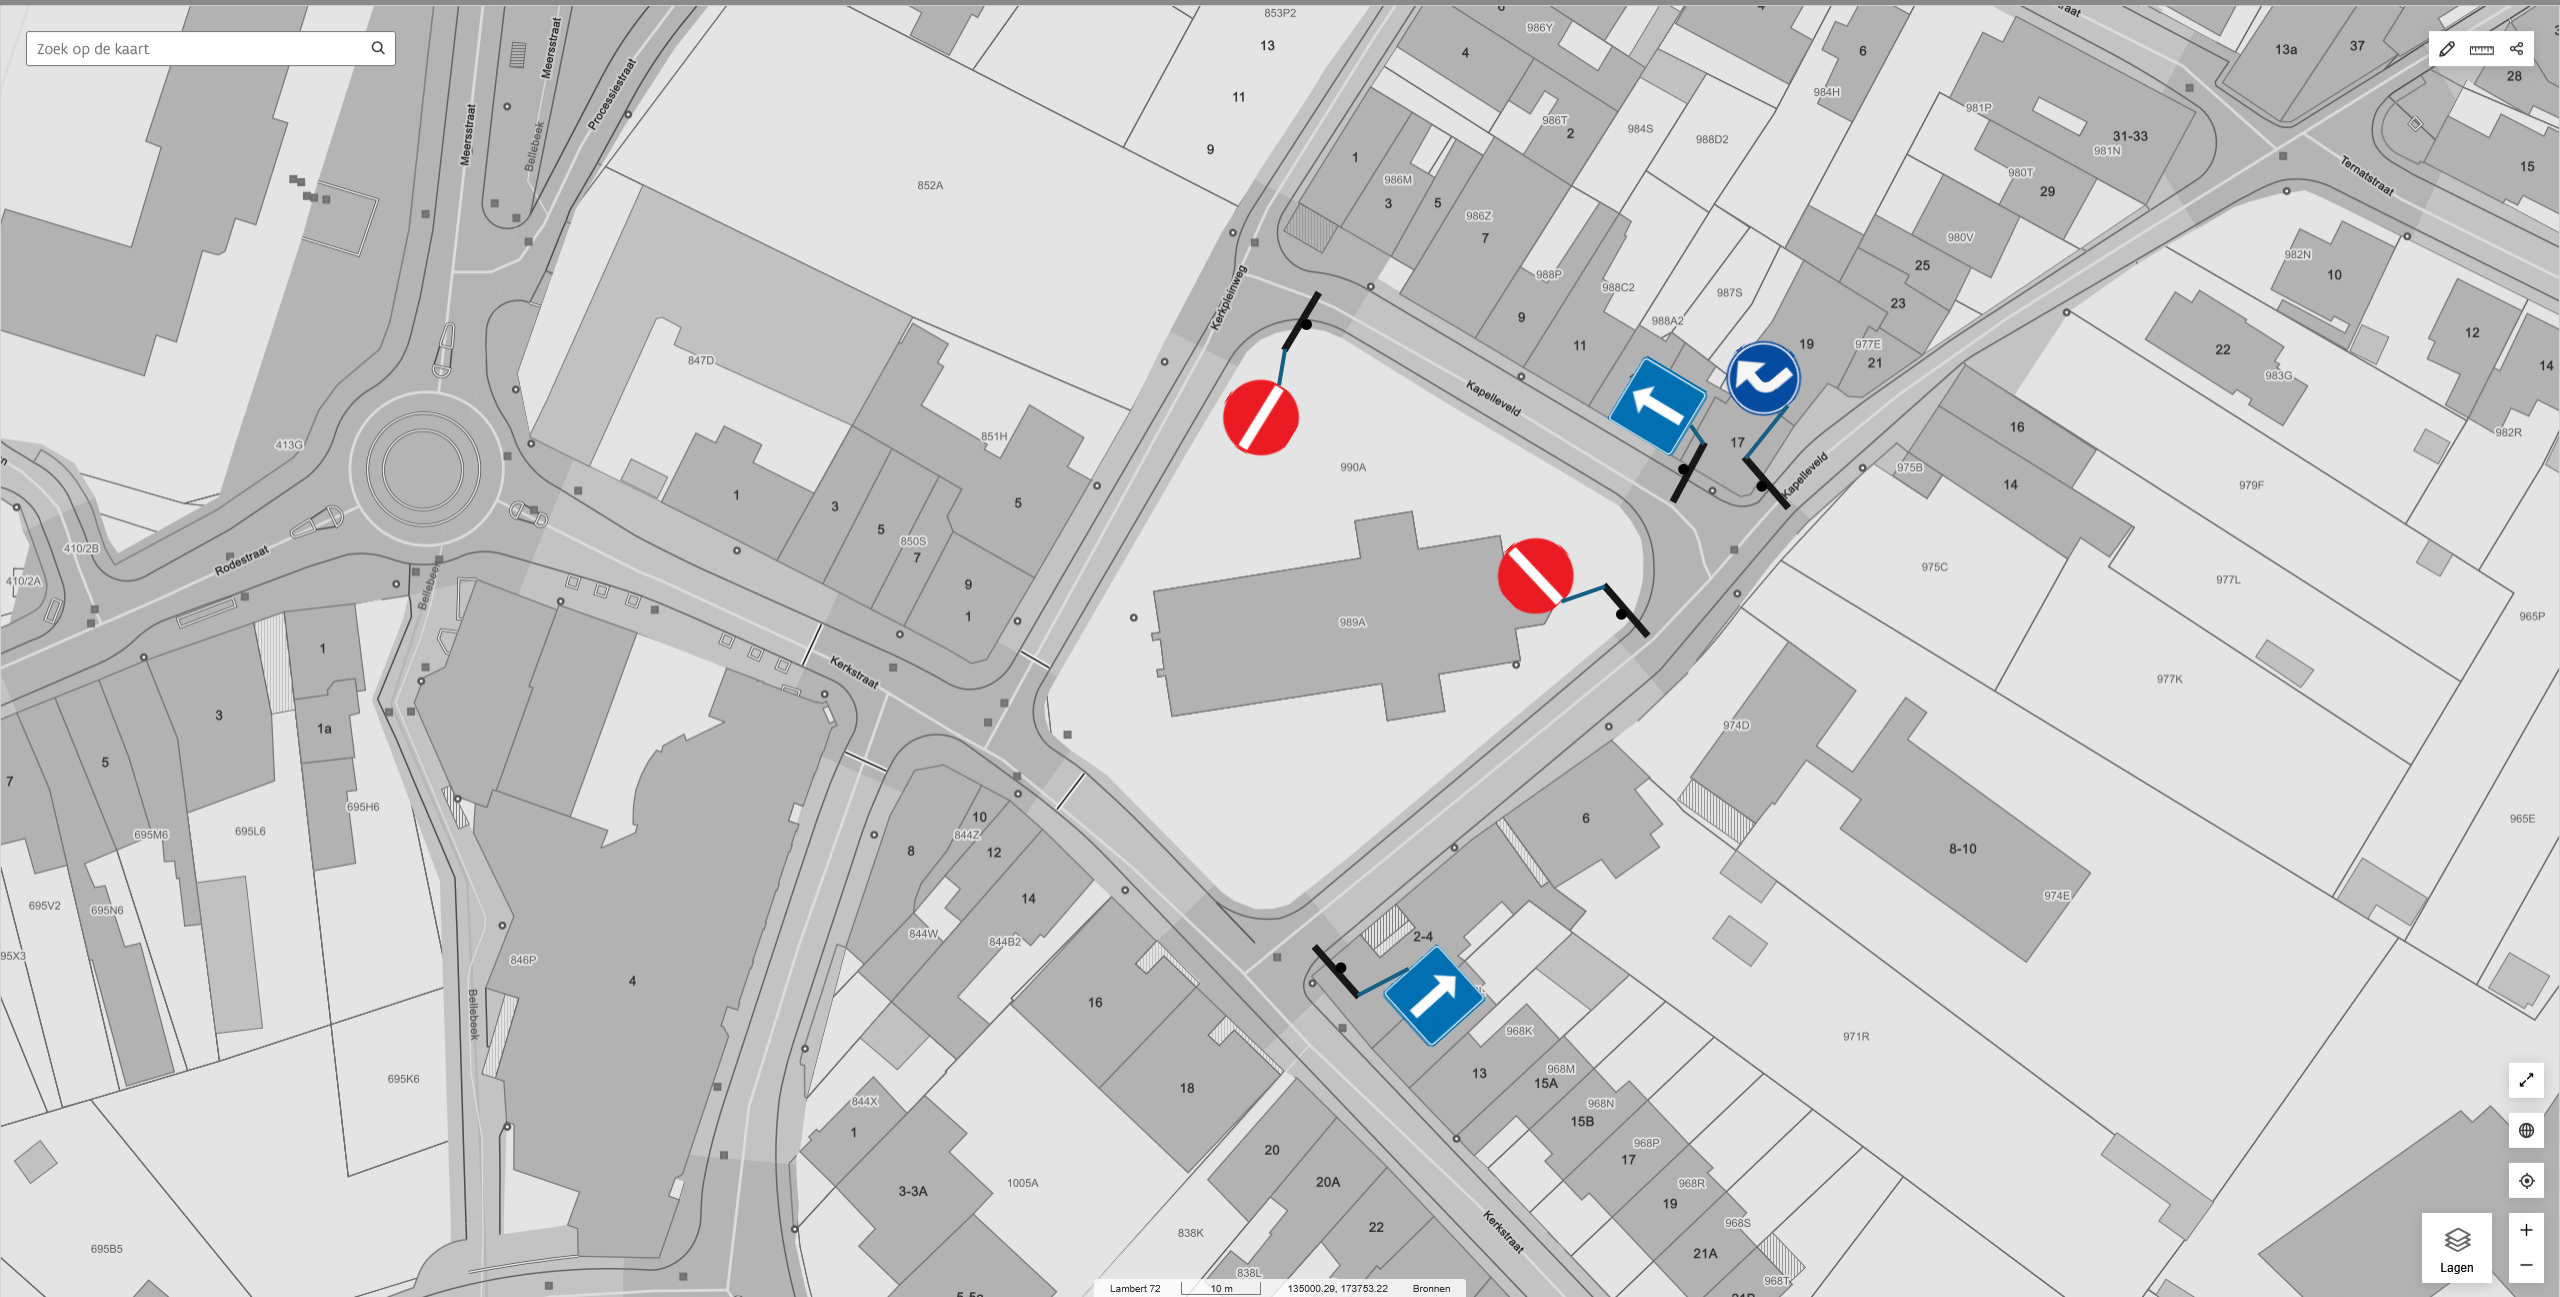

Zoek op de kaart

Map navigation controls including a compass, a globe icon, a location pin icon, a zoom in (+) button, a zoom out (-) button, and a 'Lagen' (Layers) button.